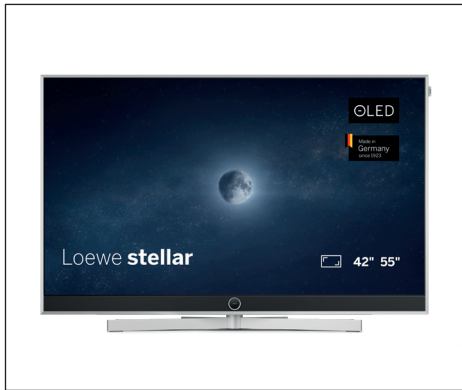

Loewe **stellar**

The craft design TV with Loewe dual channel dr+

- High performance OLED module designed, engineered and tailored by Loewe in Kronach
- Dual channel dr+ system with double triple tuner and SSD for multi view and multi recording
- Full support of 4x HDMI 2.1 and Ultra HD @ 144 Hz VRR for high-speed gaming
- Rich variety of smart streaming apps and VOD services
- Powerful integrated sound bar for superior audio performance
- Optional ultra-slim wall mount and motorized floor stand
- Sophisticated design with real materials and magic moments of light and motion

LOEWE.

www.loewe.tv

Loewe stellar

The craft design TV with Loewe dual channel dr+

Home-made OLED module

The latest generation and technology of OLED open cells with master black polarizer offer highest brightness and unparalleled motion picture performance in Ultra HD resolution.