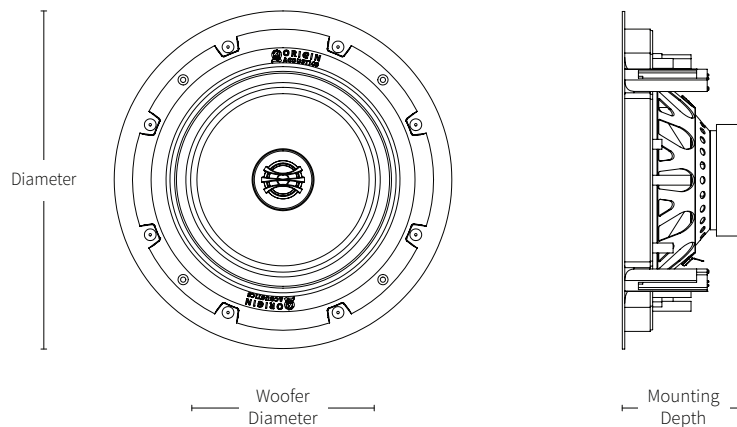

Stereo Versions

Featuring dual voice-coil woofers and dual tweeters to allow both stereo channels to be produced by the same speaker.

Specifications

| Model | P80DT | P80 | P61 | P60DT | P60 |
|--------------------|-------------------|-------------------|------------------|------------------|------------------|
| Part Number | SCP2T80100 | SCP80100 | SCP60150 | SCP2T60400 | SCP60100 |
| Woofer Cone | Polypropylene | Polypropylene | IMG | Polypropylene | Polypropylene |
| Woofer Dimensions | 8" (203mm) | 8" (203mm) | 6.5" (165mm) | 6.5" (165mm) | 6.5" (165mm) |
| Tweeter Dome | Silk | Silk | Aluminum | Silk | Silk |
| Tweeter Diameter | 1" (25mm) | 1" (25mm) | 1" (25mm) | 1" (25mm) | 1" (25mm) |
| Frequency Response | 38 Hz - 20 kHz | 38 Hz - 20 kHz | 48 Hz - 20 kHz | 48 Hz - 20 kHz | 48 Hz - 20 kHz |
| Impedance | 8 ohm | 8 ohm | 8 ohm | 8 ohm | 8 ohm |
| Power Handling | 5 - 100 Watts | 5 - 100 Watts | 5 - 100 Watts | 5 - 100 Watts | 5 - 100 Watts |
| Diameter | 10.73" (273mm) | 10.73" (273mm) | 8.82" (224mm) | 8.82" (224mm) | 8.82" (224mm) |
| Grille Diameter | 11" (280mm) | 11" (280mm) | 9.16" (233mm) | 9.16" (233mm) | 9.16" (233mm) |
| Cutout Diameter | 9.875" (251mm) | 9.875" (251mm) | 8" (202mm) | 8" (202mm) | 8" (202mm) |
| Mounting Depth | 3.78" (96mm) | 3.78" (96mm) | 3.41" (87mm) | 3.47" (88mm) | 3.41" (87mm) |